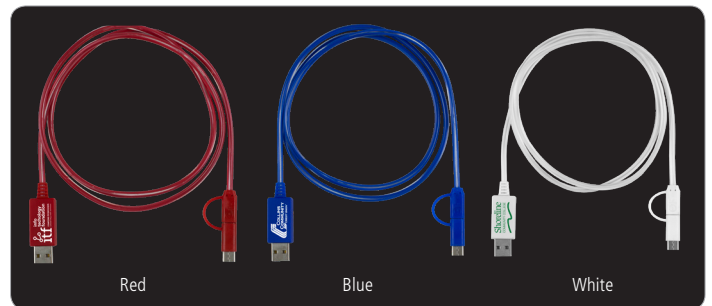

## 3-IN-1 LED LIGHTED CELLPHONE CHARGING CABLE W/ TYPE C ADAPTER

### #5148 "Payson" 3-in-1 LED Lighted Cell Phone Charging Cable with Type C Adapter

3-in-1 charging cable with 5-pin charging attachment for use with Apple® iPhone® 6, 7, 8 and X cell phones and Micro USB charging attachment for use with Android® phones and a Type C universal attachment with reversible orientation (either side is up) for any device requiring Type C connectivity. The entire cable lights up in matching cord color when plugged into power source. Extra long 40" cord.

• SLIDE OFF TO USE I-DEVICE CONNECTOR OR MICRO USB

• TYPE C      • USB ADAPTER

**Setup Charge:** 55.00 (G) per color, per location. **Price Includes:** One color imprint, one location. **PMS Color Match Charge:** 40.00 (G) per color. **Repeat Setup Charge:** 25.00 (G). **Email Proof Charge:** 7.50 (G), add 2 days to production time. **Production Time:** 5 Days. **Packaging:** Bulk. **Weight:** 3-1/2 lbs. (100pcs.). **Material:** ABS Plastic.