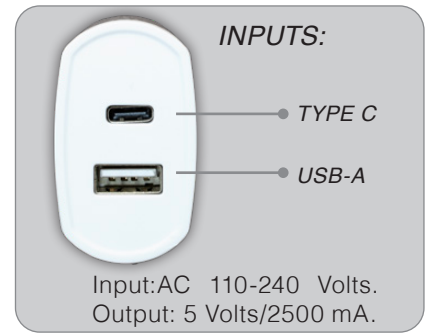

DUAL PORT CHARGER

CONVENIENT TRAVEL PLUG

As Low As
\$9.45 (C)
 1000 pcs +

#5158 "VOLTCHARGE" 2-IN-1 USB AND TYPE C WALL CHARGER ADAPTER – UL LISTED AND COMPLIANT

The VoltCharge AC Adapter Wall Charger features the traditional USB and newer Type C inputs which are compatible with most cell phones and electronic devices. The contemporary design features foldable electrical plugs for compact storage and an extra-wide imprint area. The UL Listing (File #E490050) assures the highest level of safety and compliance. Available with a spot color or Photolmage full color imprint.

50	100	250	500	1,000+
10.25	9.95	9.75	9.60	9.45 (C)

Size: 2-1/4" W x 1-7/8" H x 1-1/8" D
Imprint: 1-1/2" W x 3/4" H

Black

White
 (Shown With
 4 Color Process Imprint*)

Setup Charge: 60.00 (G) per color. **Price Includes:** one color, one location on the left side of charger. **Additional Location/Color (2 colors max):** .30 (G) running charge. **PMS Color Match Charge:** 45.00 (G) per color. **Photolmage Full Color Setup Charge:** 60.00 (G) setup charge plus .35 (G) running charge. (Exact color match for Full Color Imprint is not guaranteed). **Email Proof Charge:** 7.50 (G), add 2 days to production time. **Repeat Setup Charge:** 32.50 (G). **Production Time:** 5 days up to 500 pcs; 7 days 500 to 1000 pcs. **Packaging:** Polybag in bulk. **Weight:** 14 lbs. (100pcs.) **Material:** PC Plastic.