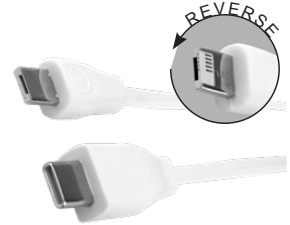

OUTPUTS

- APPLE™ & MICRO USB OUTPUTS
- TYPE C OUTPUT