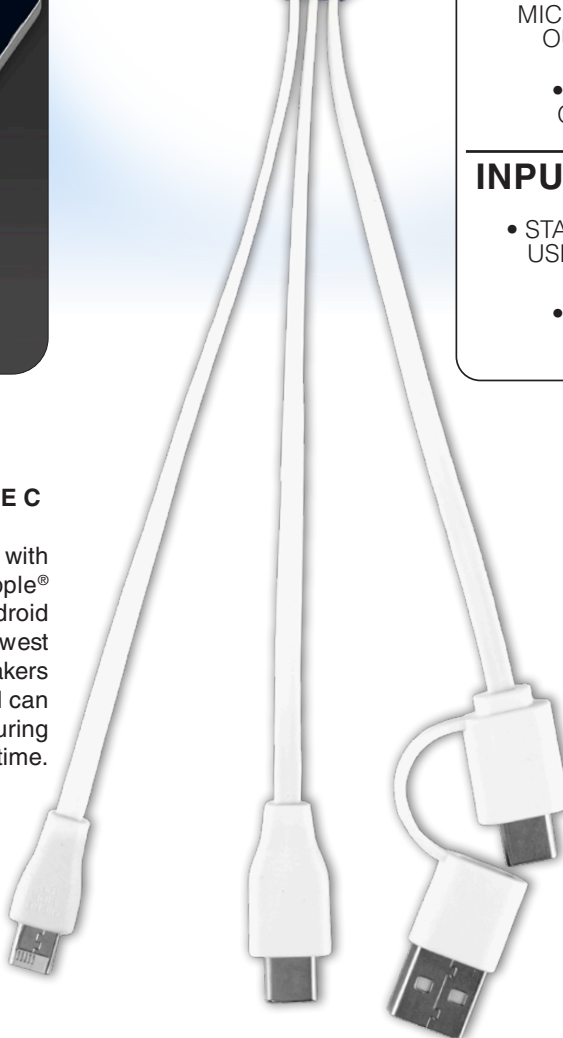

#5140 'WEBER'

5-IN-1 CELL PHONE CHARGING CABLE WITH TYPE C ADAPTER AND CARABINER TYPE SPRING CLIP

5-in-1 charging cable with 5 pin attachment for use with Apple® iPhone (including iPhone 12 & 13) and other Apple® devices, Micro USB attachment for use with Android phones and the new Type-C connector for the newest Android® & iPhone and other new devices, portable speakers and power banks. Includes a handy carabiner clip and can be imprinted on both sides to keep your logo visible during all uses. Recommended for charging one device at a time. Stretches to 13-1/2" in length.

100	250	500	1,000	2,500+	
4.99	~~3.99~~	~~3.89~~	~~3.79~~	3.69	(C)
	3.89	3.79	3.69		(C)