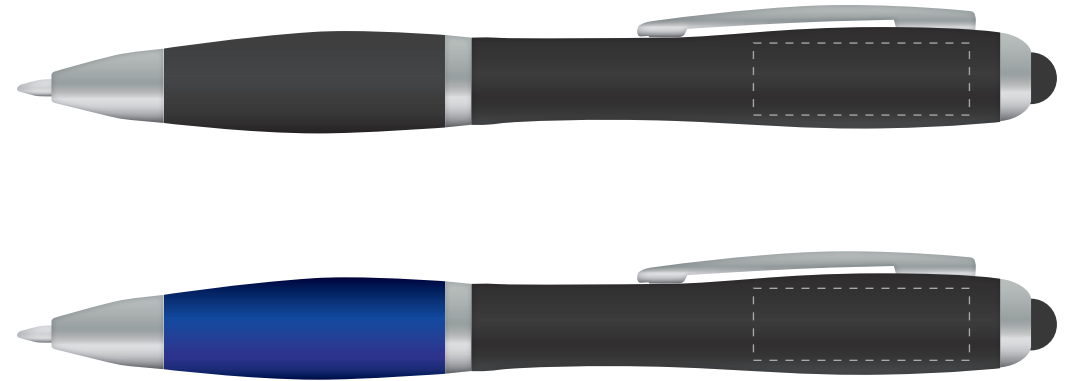

**ITEM #3345**

**Pad Print**

**Imprint Size: 1-1/2" x 3/8" (1.5" x 0.375")**

**4 Color Process**

**Imprint Size: 1-1/8" x 3/8" (1.125" x 0.375")**