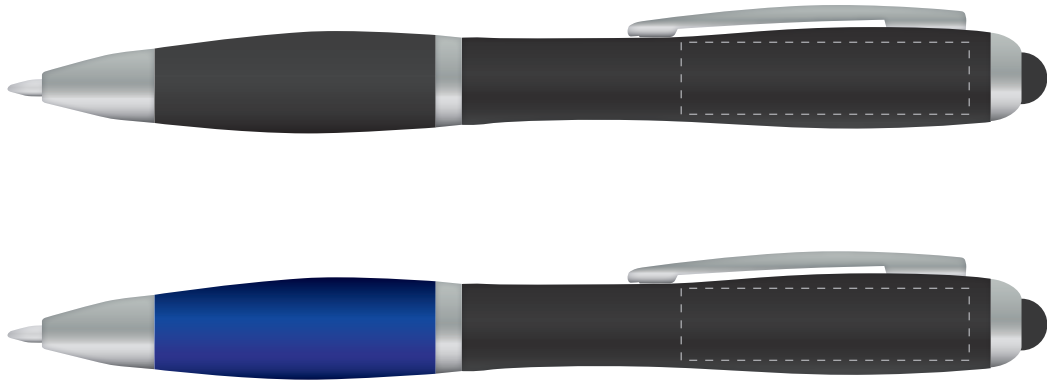

**ITEM #3345**

**Pad Print**

**Imprint Size: 1-1/2" x 3/8" (1.5" x 0.375")**

**4 Color Process**

**Imprint Size: 1-1/8" x 3/8" (1.125" x 0.375")**