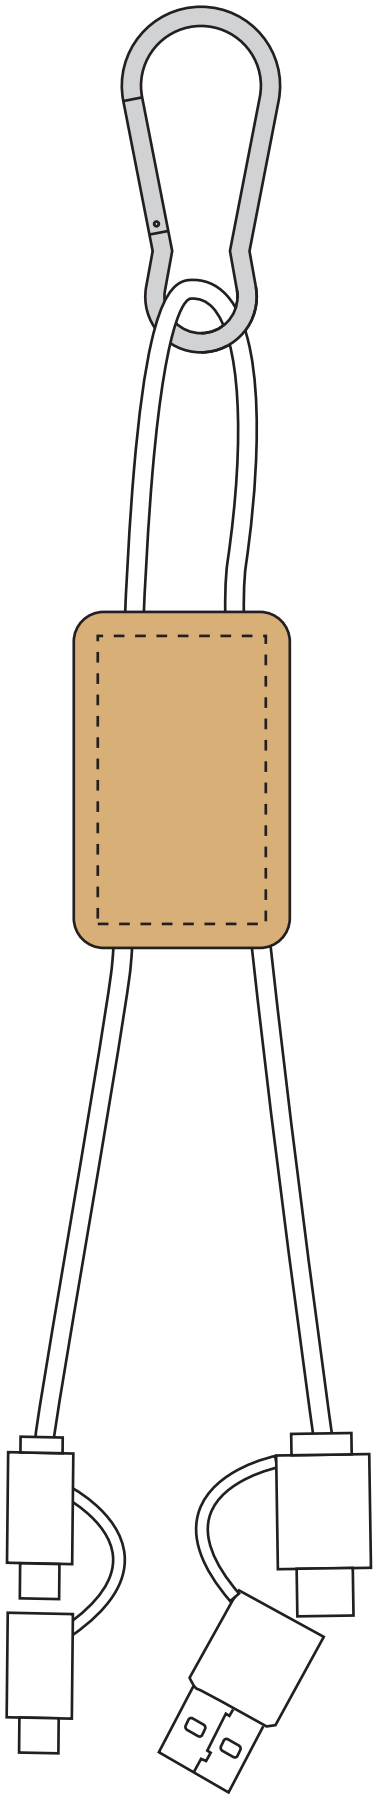

ITEM 5160

Laser Engraved
Pad Print (2 Color Maximum)

STANDARD IMPRINT LOCATION

OPTIONAL SECOND SIDE

IMPRINT SIZE 0.875" x 1.5" (7/8" x 1-1/2")