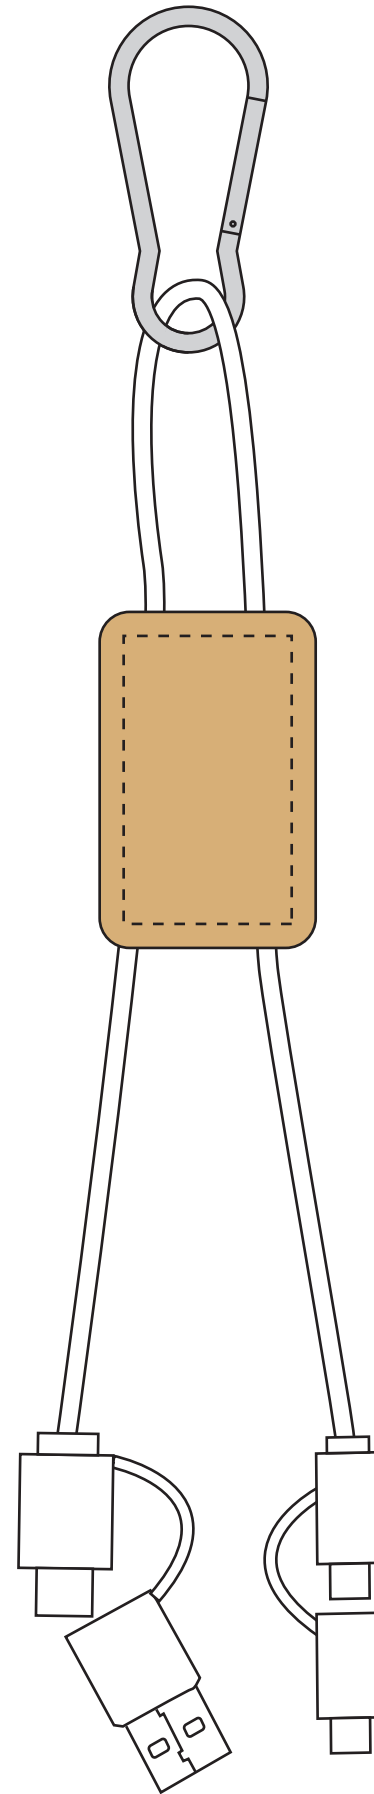

ITEM 5160

Laser Engraved
Pad Print (2 Color Maximum)

STANDARD IMPRINT LOCATION

OPTIONAL SECOND SIDE

IMPRINT SIZE 0.875" x 1.5" (7/8" x 1-1/2")