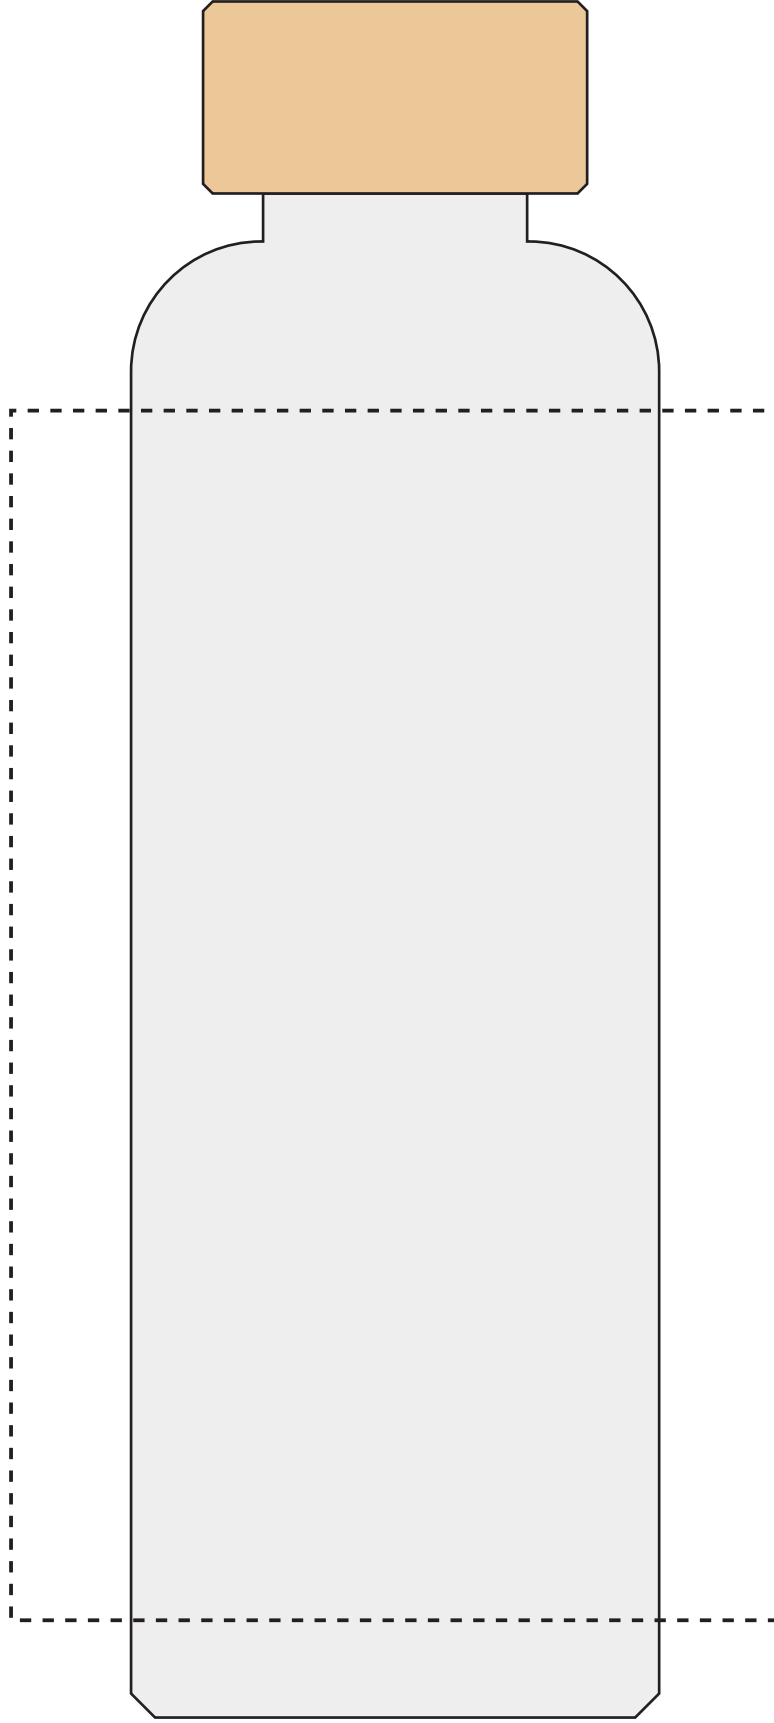

Front/Back Imprint

Front

Back

Imprint Size: 4" x 6.3"

Full Wrap Imprint

Imprint Size: 8.58" x 6.3"

Pricing includes a one to full color process imprint (PMS matches not guaranteed) on the front, back and full wrap.