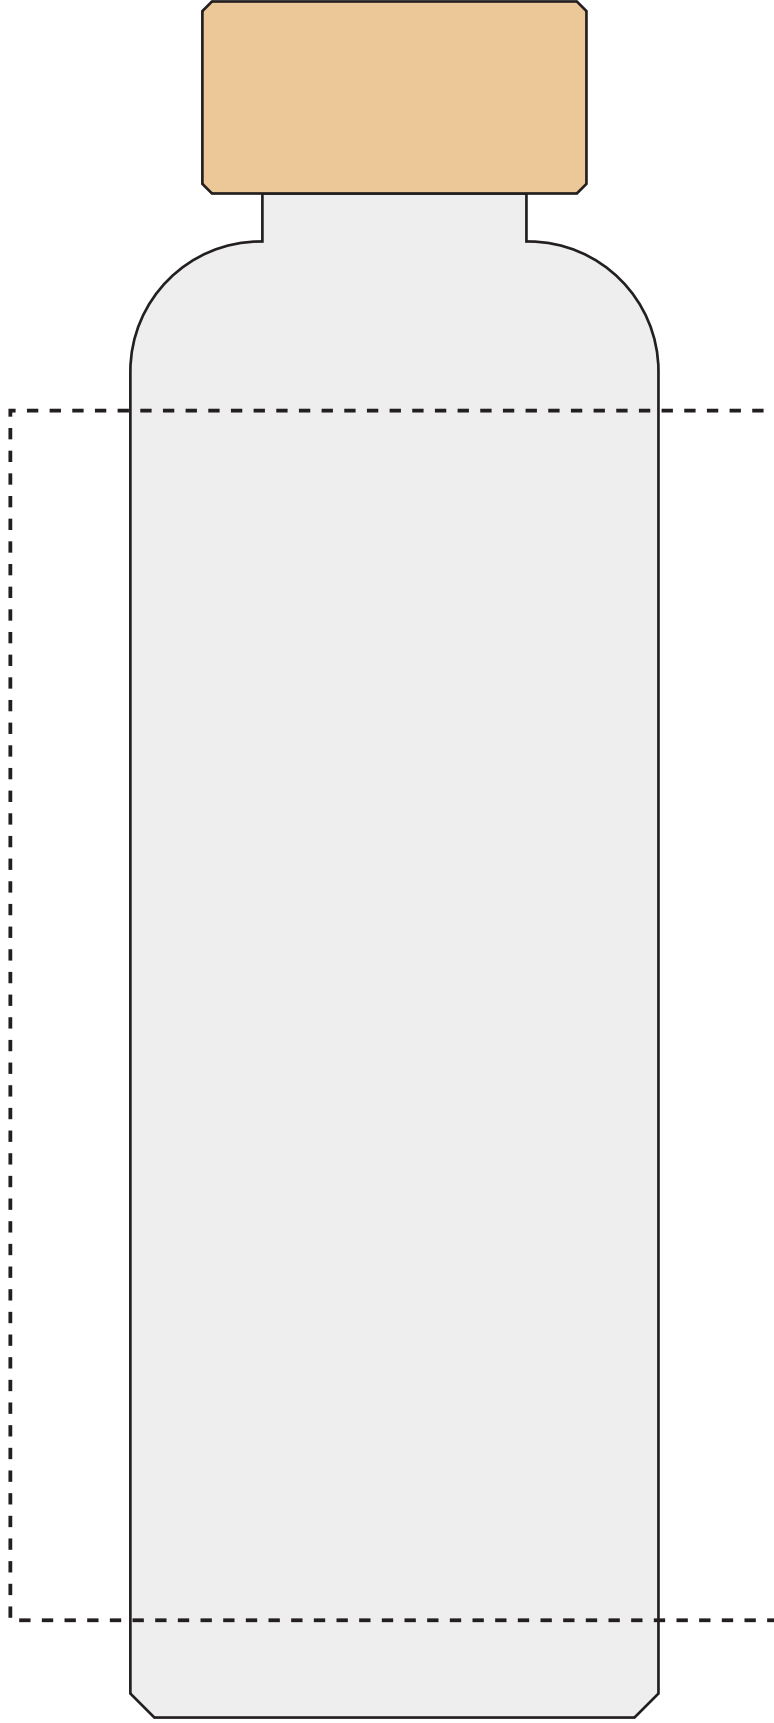

Front/Back Imprint

Front

Back

Imprint Size: 4" x 6.3"

Full Wrap Imprint

Imprint Size: 8.58" x 6.3"

Pricing includes a one to full color process imprint (PMS matches not guaranteed) on the front, back and full wrap.