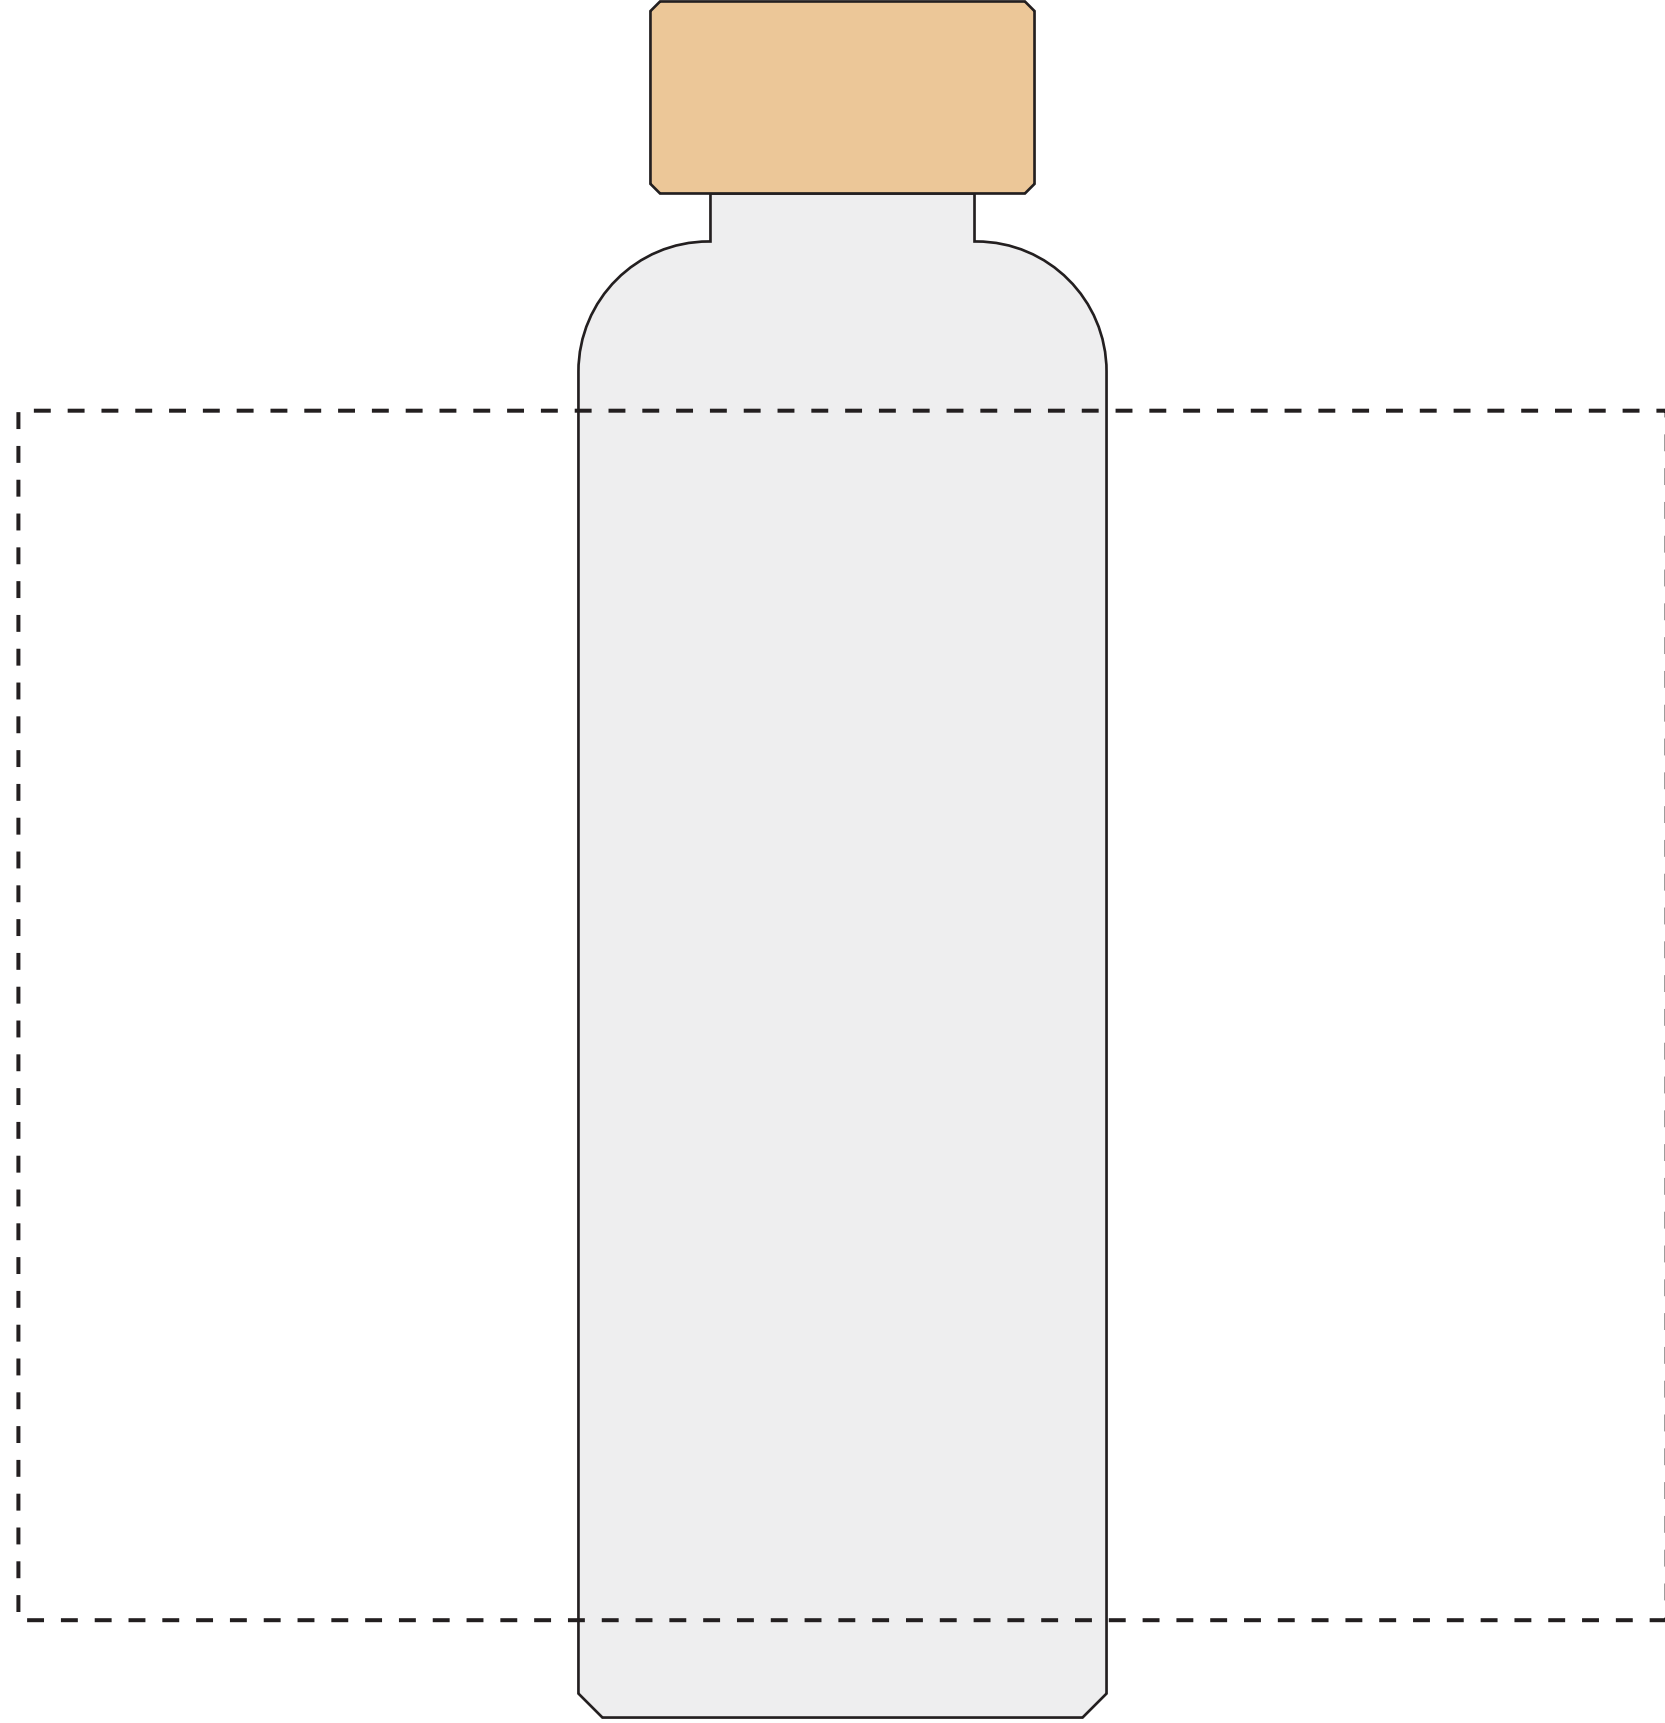

Front/Back Imprint

Front

Back

Imprint Size: 4" x 6.3"

Full Wrap Imprint

Imprint Size: 8.58" x 6.3"

Pricing includes a one to full color process imprint (PMS matches not guaranteed) on the front, back and full wrap.