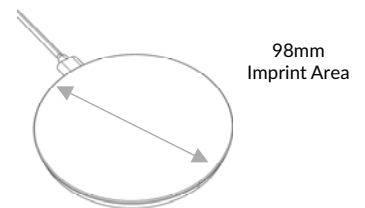

WC16

15W Wireless Charger with LED light

Features >

- 15W Super Charger with Type-C input
- Underbody LED light
- Large charging surface area
- Perfect for full bleed printing
- Efficient cooling vents

Certification >

- ✓ CE-RED
- ✓ ROHS
- ✓ FCC-ID
- ✓ PROP65

Specification >

1. Input: 5V /2A; 9V /2A
2. Wireless Output: 5W; 7.5W; 10W; 15W
3. Over current, over temperature protection and FOD function
4. Size: Ø98*14mm
5. Cool white LED indicator in body
6. Body Color: White or Black
7. Material:ABS+PC

Decoration >

- Decoration Method: Digital Print
- Imprint Area: up to maximum imprint area

Pricing >

\$12.50 C QTY 200

- Price includes deliver to your client's door (anywhere in the continental US.)
- Price includes 1 color, 4 color full bleed
- Layout proof: 1-2 business days
- Delivered within 3 weeks upon layout approval