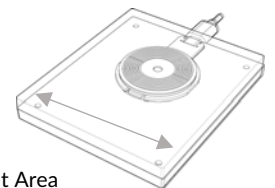

Decoration >

- Decoration Method: Laser Etching / Digital Printing
- Imprint Area: up to maximum imprint area

Imprint Area