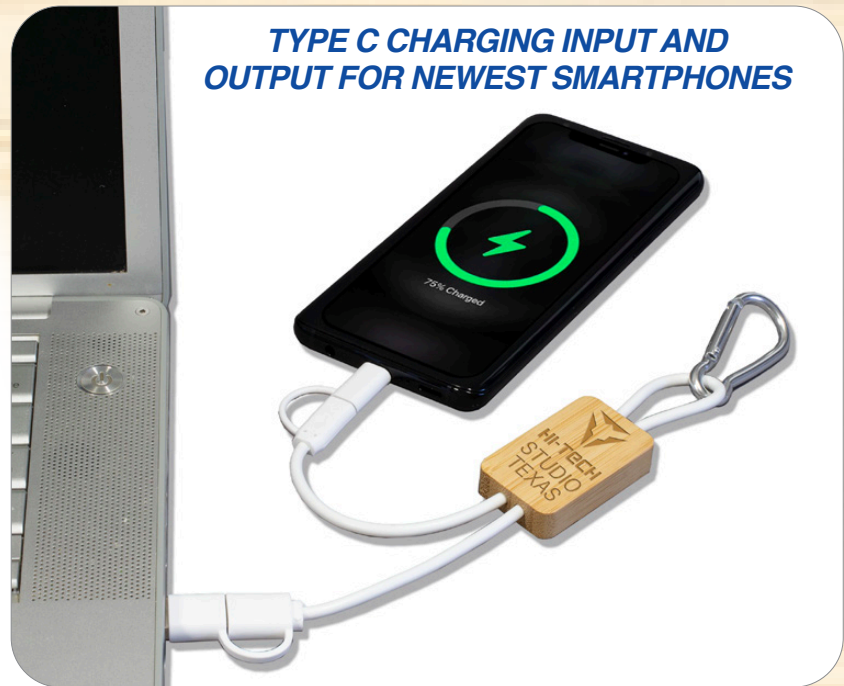

NEW

5-IN-1 BAMBOO CHARGING CABLE WITH TYPE C INPUT AND OUTPUT

Was \$5.15
\$4.95
1000 pcs +^(C)

TYPE C CHARGING INPUT AND OUTPUT FOR NEWEST SMARTPHONES

#5160 "LISBON" 5-IN-1 BAMBOO CHARGING CABLE WITH TYPE C INPUT AND OUTPUT W/CARABINER

The Lisbon 5-in-1 Charging Cable features Dual input charging connectors -- traditional USB and newer USB Type C -- for plugging into wall chargers, power banks, and computers, and it has 3 output charging connectors -- a USB Type C, Apple™ iOS and Micro USB. It features a sustainable bamboo imprint slider and handy carabiner. Available with laser engraved imprint and optional spot color imprint. Recommended for charging one device at a time.

5 Connectors For All Smart Phones - New And Older

Shown with Optional Screen Print Color*

Specify Promo #E5010 to receive special pricing at time of order placement as it cannot be applied later. This offer may not be combined with any other promotion, discount, coupon and/or special column pricing (EQP & NQP do not apply sorry no exceptions). Expires 9/30/2024. All prices are in US Dollars.