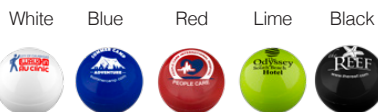

Smoothie & Soothe, The Essential Balm for Lush and Moisturized Lips!

Was \$1.27
\$1.20
1000 pcs ^(C) +

#LB100 'CAMILLA'
Round Shaped Vanilla Scented
Lip Moisturizer Ball
Size: 1-1/2" Dia.
Imprint: 1" Dia

250	500	1,000	2,500+
1.49	1.38	1.27	1.20 (C)
	1.27	1.20	(C)

Was \$1.37
\$1.30
1000 pcs ^(C) +

#LB101 'SOFIA'
Cube Shaped Vanilla Scented
Lip Moisturizer
Size: 1-3/8" W x 1-3/8" H.
Imprint: 7/8" W x 7/8" H