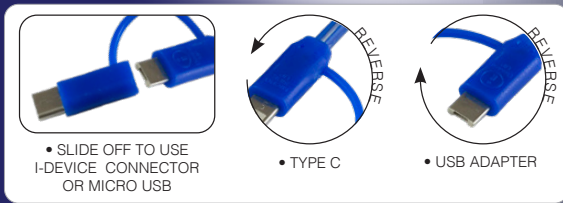

# CHARGE + LIGHT = FUN

## LED LIGHTED CELL PHONE CHARGING CABLE W/TYPE C CONNECTOR

Was ~~\$4.39~~  
**\$3.99**  
 1000 pcs +<sup>(C)</sup>

### #5148 "PAYSON" 3-IN-1 LED LIGHTED CELL PHONE CHARGING CABLE WITH TYPE C ADAPTER

3-in-1 charging cable for Apple®, Samsung® and Android® cell phones and newer devices using the Type C universal attachment. The entire cable lights up in matching cord colors when plugged into a power source. Extra-long 40" cord.