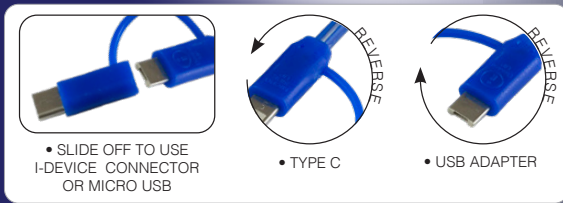

CHARGE + LIGHT = FUN

LED LIGHTED CELL PHONE CHARGING CABLE W/TYPE C CONNECTOR

Was ~~\$4.39~~
\$3.99
 1000 pcs +^(C)

#5148 "PAYSON" 3-IN-1 LED LIGHTED CELL PHONE CHARGING CABLE WITH TYPE C ADAPTER

3-in-1 charging cable for Apple®, Samsung® and Android® cell phones and newer devices using the Type C universal attachment. The entire cable lights up in matching cord colors when plugged into a power source. Extra-long 40" cord.

75	125	250	500	1,000+
4.95	4.79	4.65	4.49	4.39 (C)
4.75	4.50	4.25	3.99	(C)

Size: 40" long.
Imprint: 17/32" W x 1 1/16" H.

Screen Setup Charge: 60.00 (G) per color. **Price Includes:** One color imprint only, one location. For 2nd color imprint: add .30 (G) running charge. **PMS Color Match:** 45.00 (G) per color. **Production Time:** 5 Days up to 500 pcs; 7 Days 1,000 pcs. **Email Proof:** 7.50 (G), add 2 days to production time. **Repeat Setup:** 32.50 (G). **Weight:** 7 lbs. (100 pcs.) **Packaging:** White Box. **Material:** ABS Plastic.

Please note: Slight shifting of logo/text cannot be avoided. As each product is manufactured and logoed individually, up to 3/16" movement in logo alignment may occur. Products are intended for individual use and cannot be compared one to another. In 4-color process printing, exact color match cannot be achieved. There may be a dramatic difference between the PMS Color noted, screen color shown and printed color. None of these can be considered a defect. Input/Output: 5V / 1.0Amp - Function: Charging only. For security, no data transfer. *iPhone is a registered trademark of Apple Inc. For a list of compatible wireless phones see website. 1021