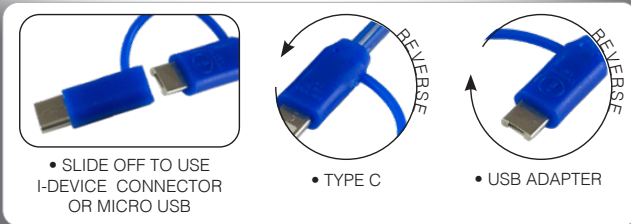

CHARGE BRIGHT AND PLUG

FAST TYPE-C BUILT TO LAST

Was \$4.65
\$3.99
 (C)
 250 pcs +

#5148 "PAYSON" 3-IN-1 LED LIGHTED CELL PHONE CHARGING CABLE WITH TYPE C ADAPTER
 3-in-1 charging cable for Apple®, Samsung® and Android® cell phones and newer devices using the Type C universal attachment. The entire cable lights up in matching cord colors when plugged into a power source. Extra-long 40" cord.
Size: 40" long. **Imprint:** 17/32" W x 1 1/16" H.

Please note: Slight shifting of logo/text cannot be avoided. As each product is manufactured and logoed individually, up to 3/16" movement in logo alignment may occur. Products are intended for individual use and cannot be compared one to another. In 4-color process printing, exact color match cannot be achieved. There may be a dramatic difference between the PMS Color noted, screen color shown and printed color. None of these can be considered a defect. Input/Output: 5V / 1.0Amp - Function: Charging only, no data transfer. *iPhone is a registered trademark of Apple Inc. For a list of compatible wireless phones see website. 0310