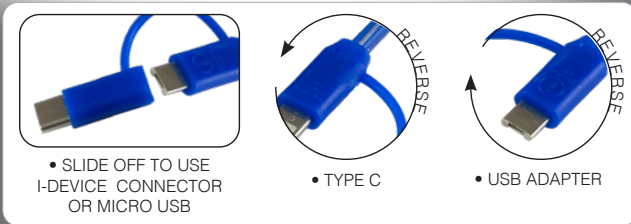

CHARGE BRIGHT AND PLUG

FAST TYPE-C BUILT TO LAST

Was \$4.65
\$3.99
 (C)
 250 pcs +

#5148 "PAYSON" 3-IN-1 LED LIGHTED CELL PHONE CHARGING CABLE WITH TYPE C ADAPTER
 3-in-1 charging cable for Apple®, Samsung® and Android® cell phones and newer devices using the Type C universal attachment. The entire cable lights up in matching cord colors when plugged into a power source. Extra-long 40" cord.
Size: 40" long. **Imprint:** 17/32" W x 1 1/16" H.

75	125	250	500	1,000+	
4.95	4.79	4.65	4.49	4.39	(C)
4.75	3.99	3.99	3.99	3.99	(C)

Red

Blue

White

Screen Setup Charge: 60.00 (G) per color. **Price Includes:** One color imprint only, one location. For 2nd color imprint: add .30 (G) running charge. **PMS Color Match:** 45.00 (G) per color. **Production Time:** 5 Days up to 500 pcs; 7 Days 1,000 pcs. **Email Proof:** 7.50 (G), add 2 days to production time. **Repeat Setup:** 32.50 (G). **Weight:** 7 lbs. (100 pcs.) **Packaging:** White Box. **Material:** ABS Plastic.

Please note: Slight shifting of logo/text cannot be avoided. As each product is manufactured and logoed individually, up to 3/16" movement in logo alignment may occur. Products are intended for individual use and cannot be compared one to another. In 4-color process printing, exact color match cannot be achieved. There may be a dramatic difference between the PMS Color noted, screen color shown and printed color. None of these can be considered a defect. Input/Output: 5V / 1.0Amp - Function: Charging only. For security, no data transfer. *iPhone is a registered trademark of Apple Inc. For a list of compatible wireless phones see website. 0310